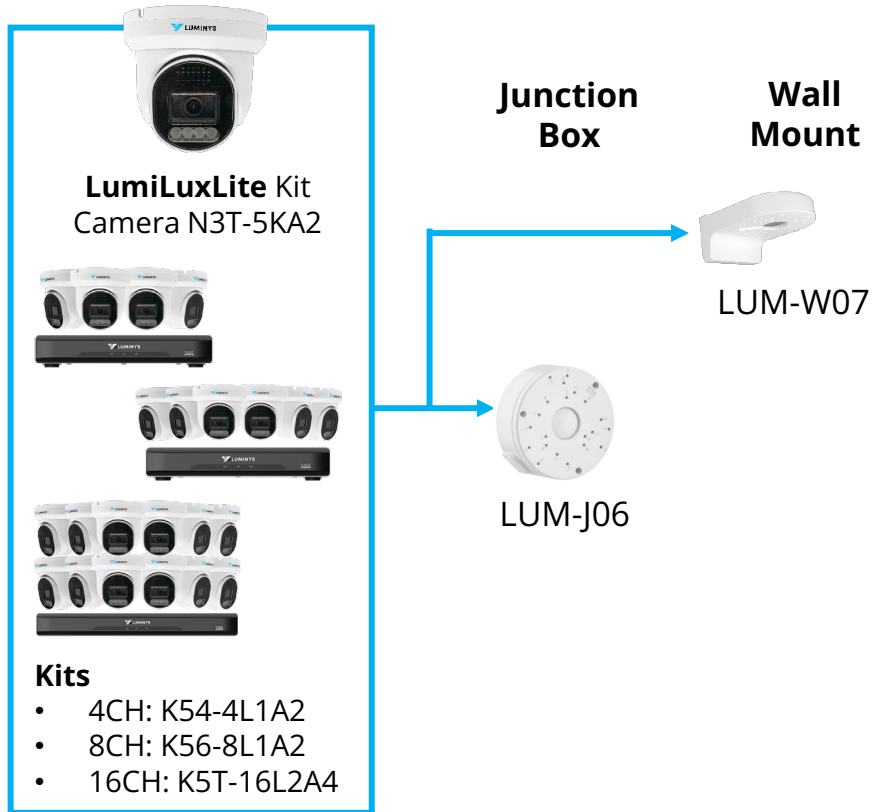

Wall Mount

LUM-W04
LUM-W04B

Pendant Mount

LUM-A02

LUM-E02

Pole/Corner Mount

LUM-P02

Gang Box Adapter

LUM-AC09

Pole (V)

Design and specifications are subject to change without notice. Standard Turret Mount Guide V1.4

Kit Mounting Guide

LumiDeterrent Kit
Camera N3T-5DA2

Kits

- 4CH: K54-4D1A2
- 8CH: K56-8D1A2
- 16CH: K5T-16D2A4

LumiLightBand Kit
Camera N3T-8BA2

Kits

- 8CH: K86-8B2A4
- 16CH: K8T-16B2A4

*Design and specifications are subject to change without notice.
LumiDeterrent Kit Mount Guide V1.2*

Kit Mounting Guide

*Design and specs are subject to change without notice.
Kit Camera Mount Guide V1.1*

Bullet (standard / mini*) Mounting Guide

*Design and specs are subject to change without notice.
Bullet Mount Guide V1.2*

Dome Mounting Guide

*Design and specifications are subject to change without notice.
 Dome_P22 Mount Guide V1.5*