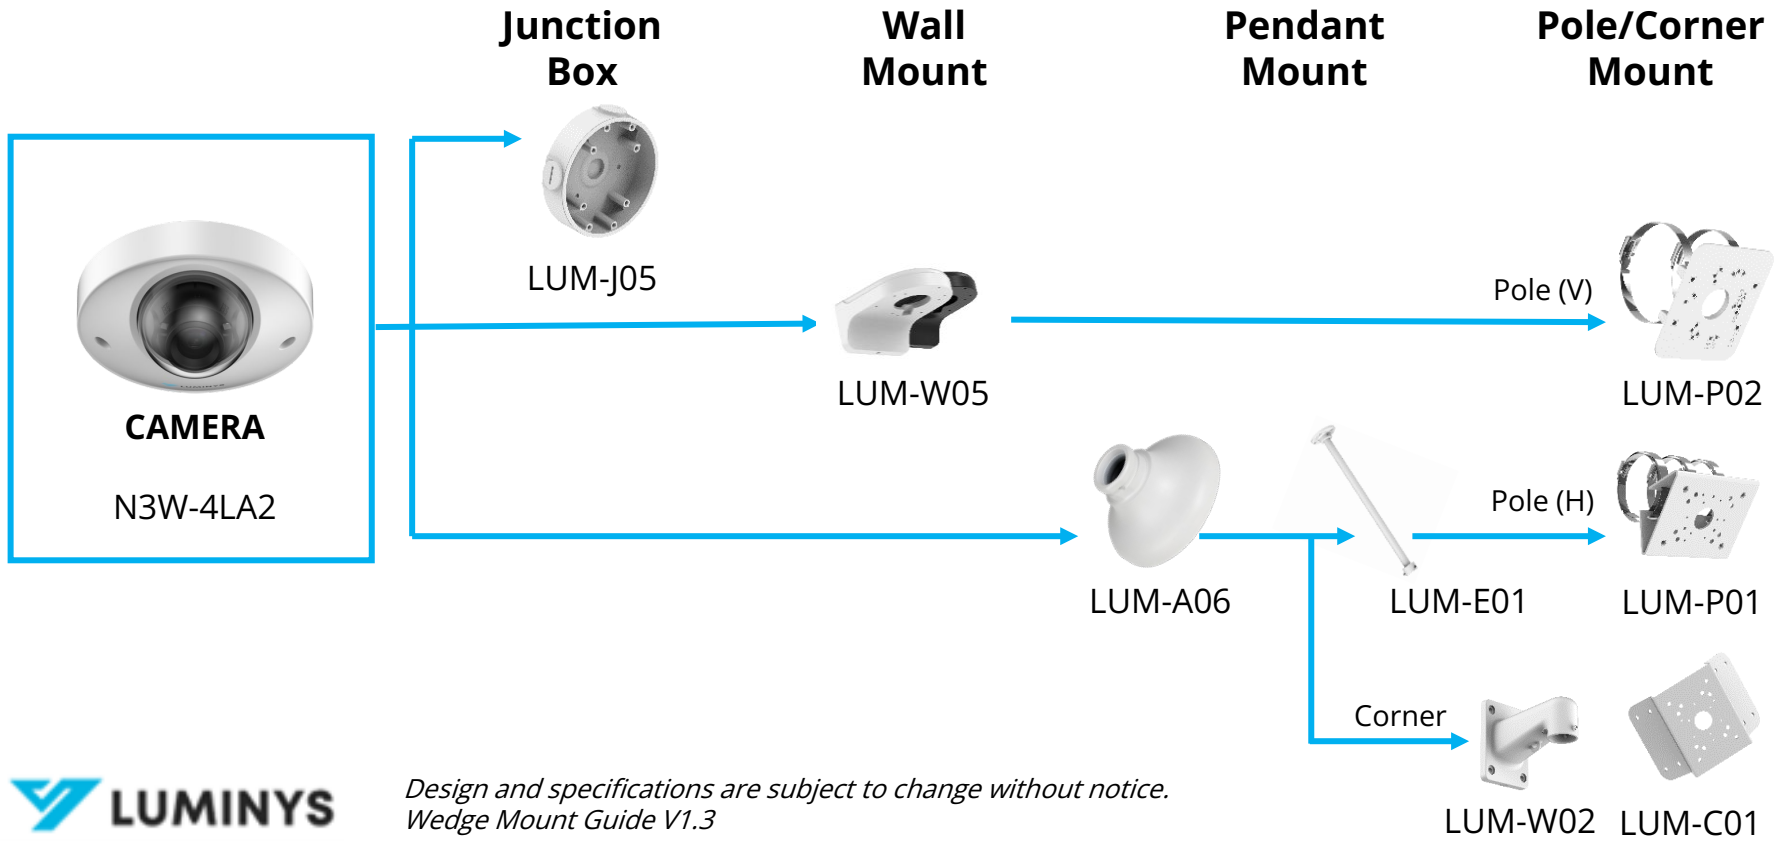

LumiLightBand Kit
Camera N3T-8BA2

Kits

- 8CH: K86-8B2A4
- 16CH: K8T-16B2A4

*Design and specifications are subject to change without notice.
LumiDeterrent Kit Mount Guide V1.2*

Kit Mounting Guide

*Design and specs are subject to change without notice.
Kit Camera Mount Guide V1.1*

Bullet (standard / mini*) Mounting Guide

*Design and specs are subject to change without notice.
Bullet Mount Guide V1.2*

Dome Mounting Guide

*Design and specifications are subject to change without notice.
 Dome_P22 Mount Guide V1.5*

Wedge Mounting Guide

*Design and specifications are subject to change without notice.
Wedge Mount Guide V1.3*

Fisheye Mounting Guide

*Design and specifications are subject to change without notice.
Fisheye Mount Guide V1.2*

Multi-sensor Mounting Guide

*Design and specifications are subject to change without notice.
Multi-sensor Mount Guide V1.4*

Dual-sensor Mounting Guide

*Design and specs are subject to change without notice.
N9P-4RA2 Dual Sensor Mount Guide V1.1*