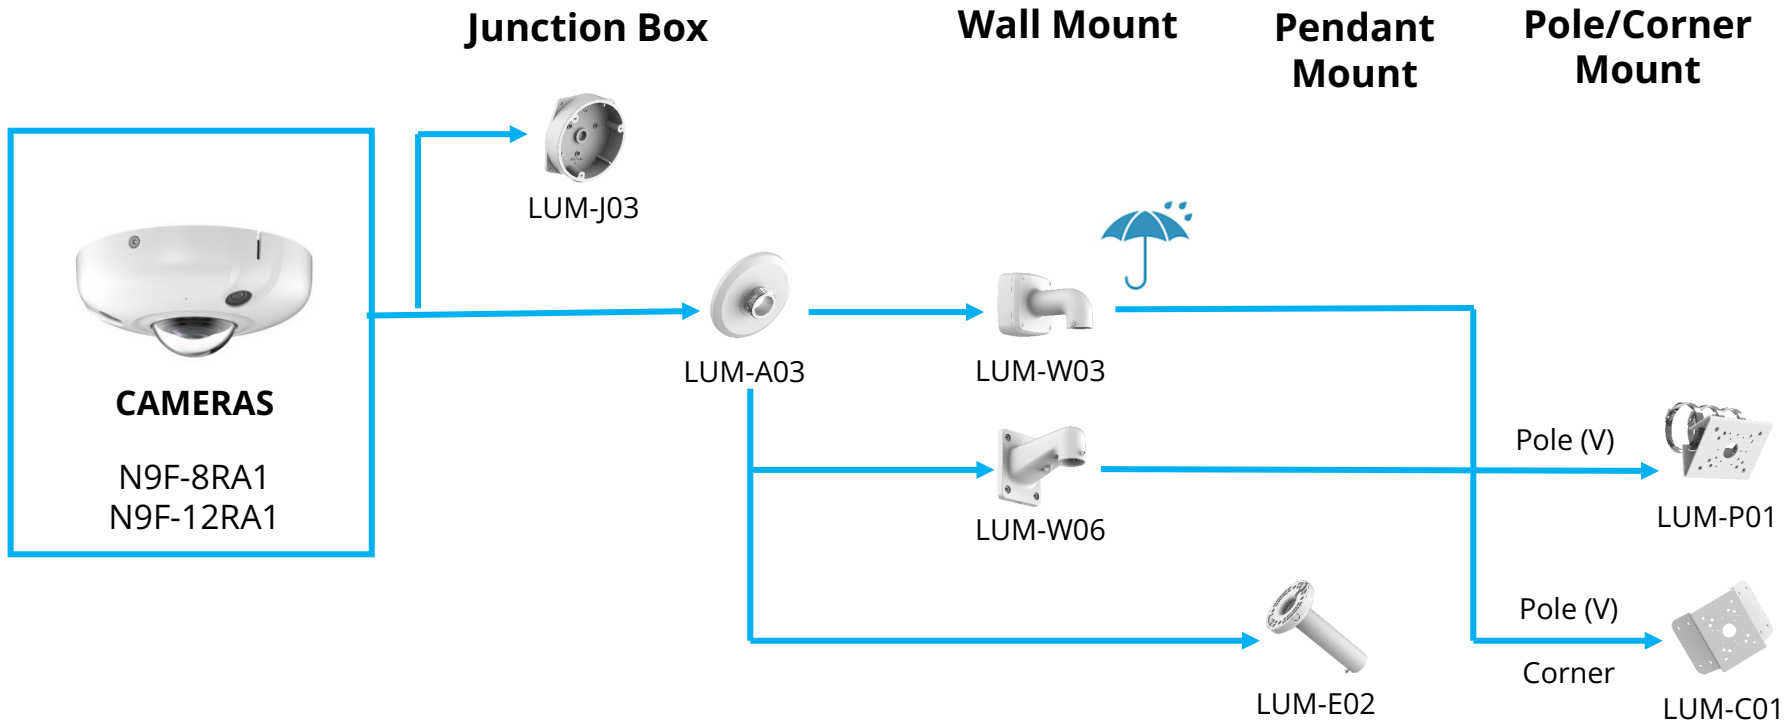

LumiLightBand Kit
Camera N3T-8BA2

Kits

- 8CH: K86-8B2A4
- 16CH: K8T-16B2A4

*Design and specifications are subject to change without notice.
LumiDeterrent Kit Mount Guide V1.2*

Kit Mounting Guide

*Design and specs are subject to change without notice.
Kit Camera Mount Guide V1.1*

Bullet (standard / mini*) Mounting Guide

*Design and specs are subject to change without notice.
Bullet Mount Guide V1.2*

Dome Mounting Guide

*Design and specifications are subject to change without notice.
 Dome_P22 Mount Guide V1.5*

Wedge Mounting Guide

*Design and specifications are subject to change without notice.
Wedge Mount Guide V1.3*

Fisheye Mounting Guide

*Design and specifications are subject to change without notice.
Fisheye Mount Guide V1.2*

Multi-sensor Mounting Guide

*Design and specifications are subject to change without notice.
Multi-sensor Mount Guide V1.4*

Dual-sensor Mounting Guide

*Design and specs are subject to change without notice.
N9P-4RA2 Dual Sensor Mount Guide V1.1*