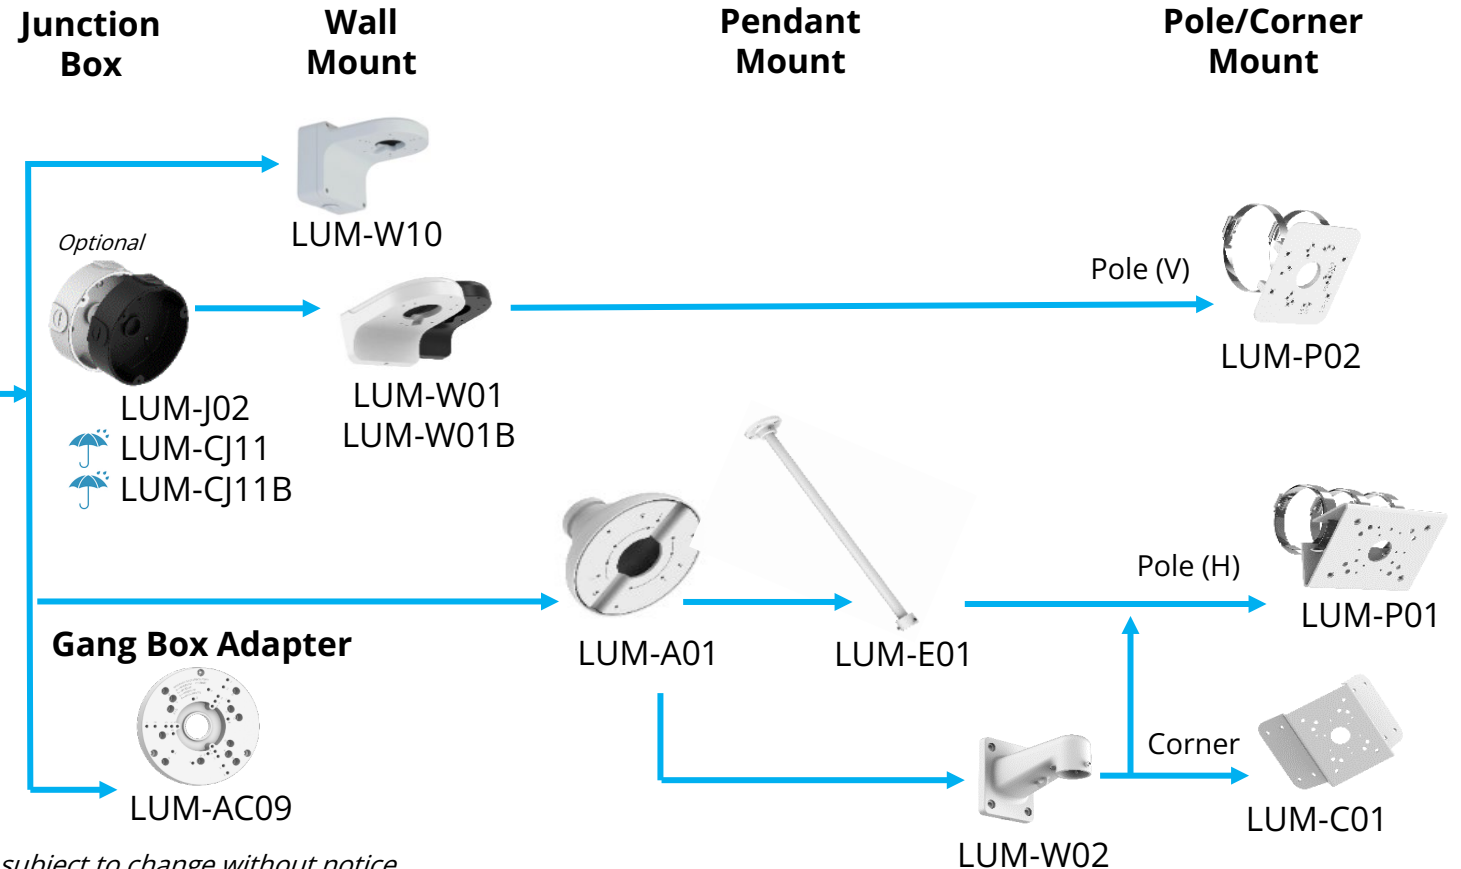

Wall Mount

LUM-W04
LUM-W04B

Pendant Mount

LUM-A02

LUM-E02

Pole/Corner Mount

LUM-P02

Gang Box Adapter

LUM-AC09

Pole (V)

Design and specifications are subject to change without notice. Standard Turret Mount Guide V1.4

Kit Mounting Guide

LumiDeterrent Kit
Camera N3T-5DA2

Kits

- 4CH: K54-4D1A2
- 8CH: K56-8D1A2
- 16CH: K5T-16D2A4

LumiLightBand Kit
Camera N3T-8BA2

Kits

- 8CH: K86-8B2A4
- 16CH: K8T-16B2A4

*Design and specifications are subject to change without notice.
LumiDeterrent Kit Mount Guide V1.2*

Kit Mounting Guide

*Design and specs are subject to change without notice.
Kit Camera Mount Guide V1.1*

Bullet (standard / mini*) Mounting Guide

*Design and specs are subject to change without notice.
Bullet Mount Guide V1.2*

Dome Mounting Guide

*Design and specifications are subject to change without notice.
 Dome_P22 Mount Guide V1.5*