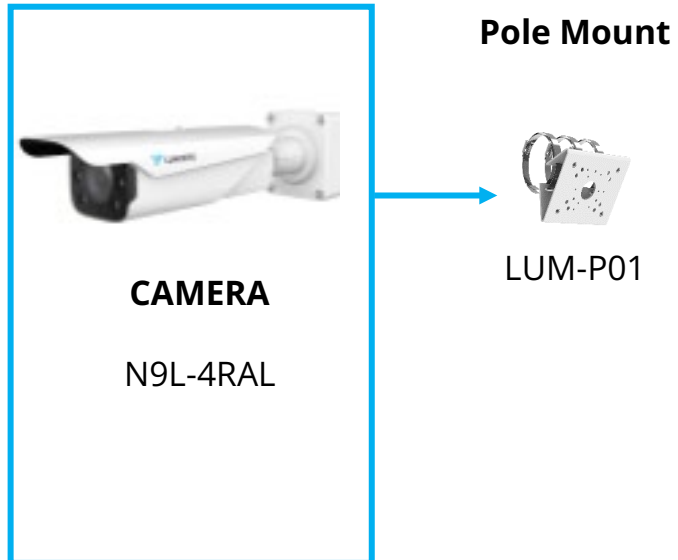

Bullet (standard / mini*) Mounting Guide

*Design and specs are subject to change without notice.
Bullet Mount Guide V1.2*

Dome Mounting Guide

*Design and specifications are subject to change without notice.
 Dome_P22 Mount Guide V1.5*

Wedge Mounting Guide

*Design and specifications are subject to change without notice.
Wedge Mount Guide V1.3*

Fisheye Mounting Guide

*Design and specifications are subject to change without notice.
Fisheye Mount Guide V1.2*

Multi-sensor Mounting Guide

*Design and specifications are subject to change without notice.
Multi-sensor Mount Guide V1.4*

Dual-sensor Mounting Guide

*Design and specs are subject to change without notice.
N9P-4RA2 Dual Sensor Mount Guide V1.1*

LPR Mounting Guide

*Design and specs are subject to change without notice.
LPR Mount Guide V1*

PTZ Mounting Guide

*Design and specifications are subject to change without notice.
P5_P4 PTZ Mount Guide V1.5*