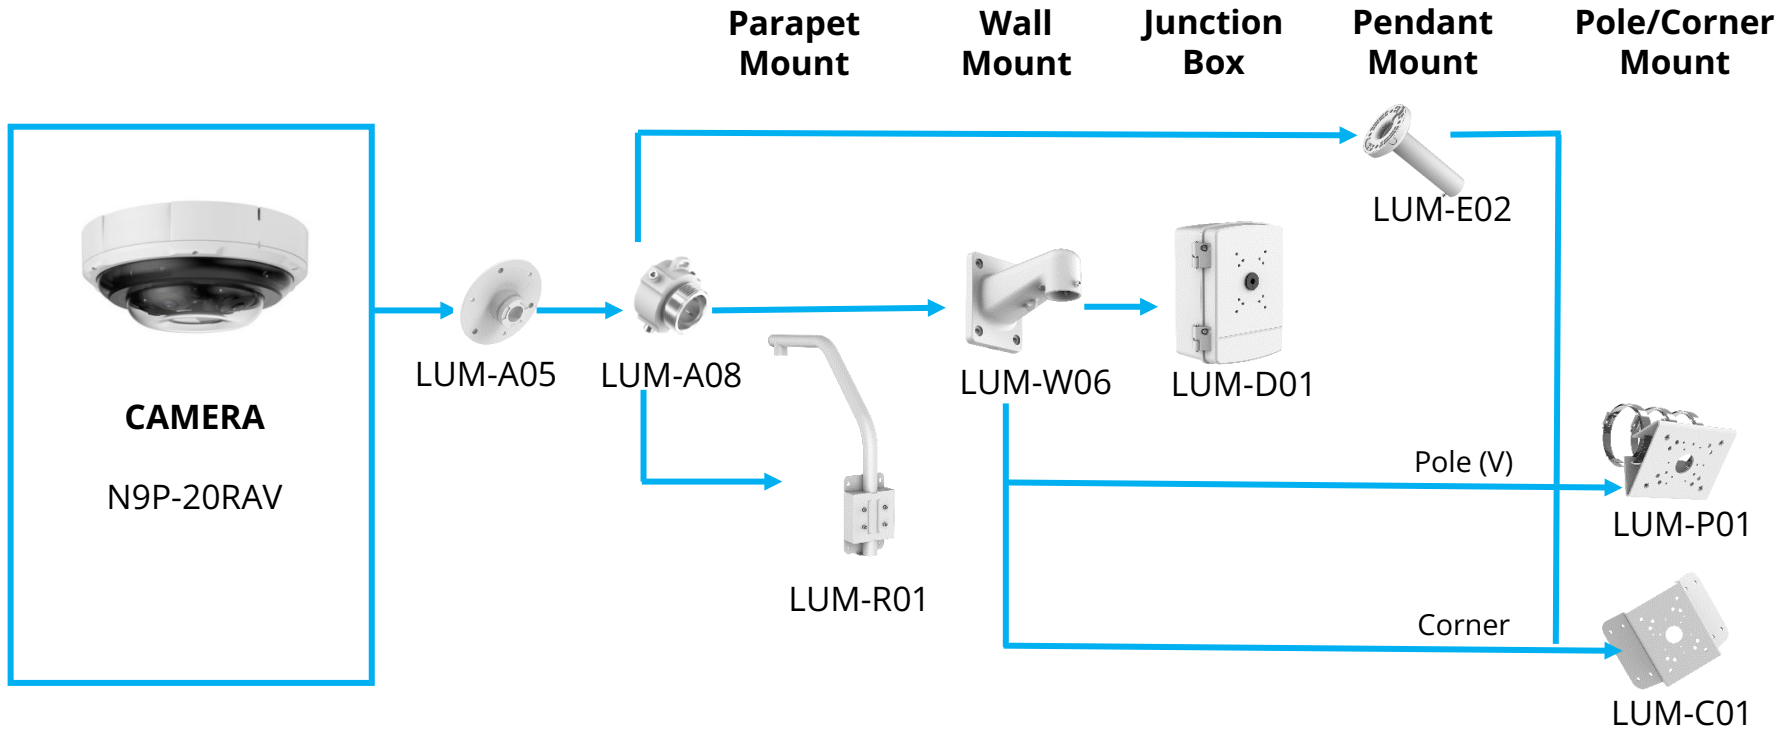

Bullet (standard / mini*) Mounting Guide

*Design and specs are subject to change without notice.
Bullet Mount Guide V1.2*

Dome Mounting Guide

*Design and specifications are subject to change without notice.
 Dome_P22 Mount Guide V1.5*

Wedge Mounting Guide

*Design and specifications are subject to change without notice.
Wedge Mount Guide V1.3*

Fisheye Mounting Guide

*Design and specifications are subject to change without notice.
Fisheye Mount Guide V1.2*

Multi-sensor Mounting Guide

*Design and specifications are subject to change without notice.
Multi-sensor Mount Guide V1.4*

Dual-sensor Mounting Guide

*Design and specs are subject to change without notice.
N9P-4RA2 Dual Sensor Mount Guide V1.1*