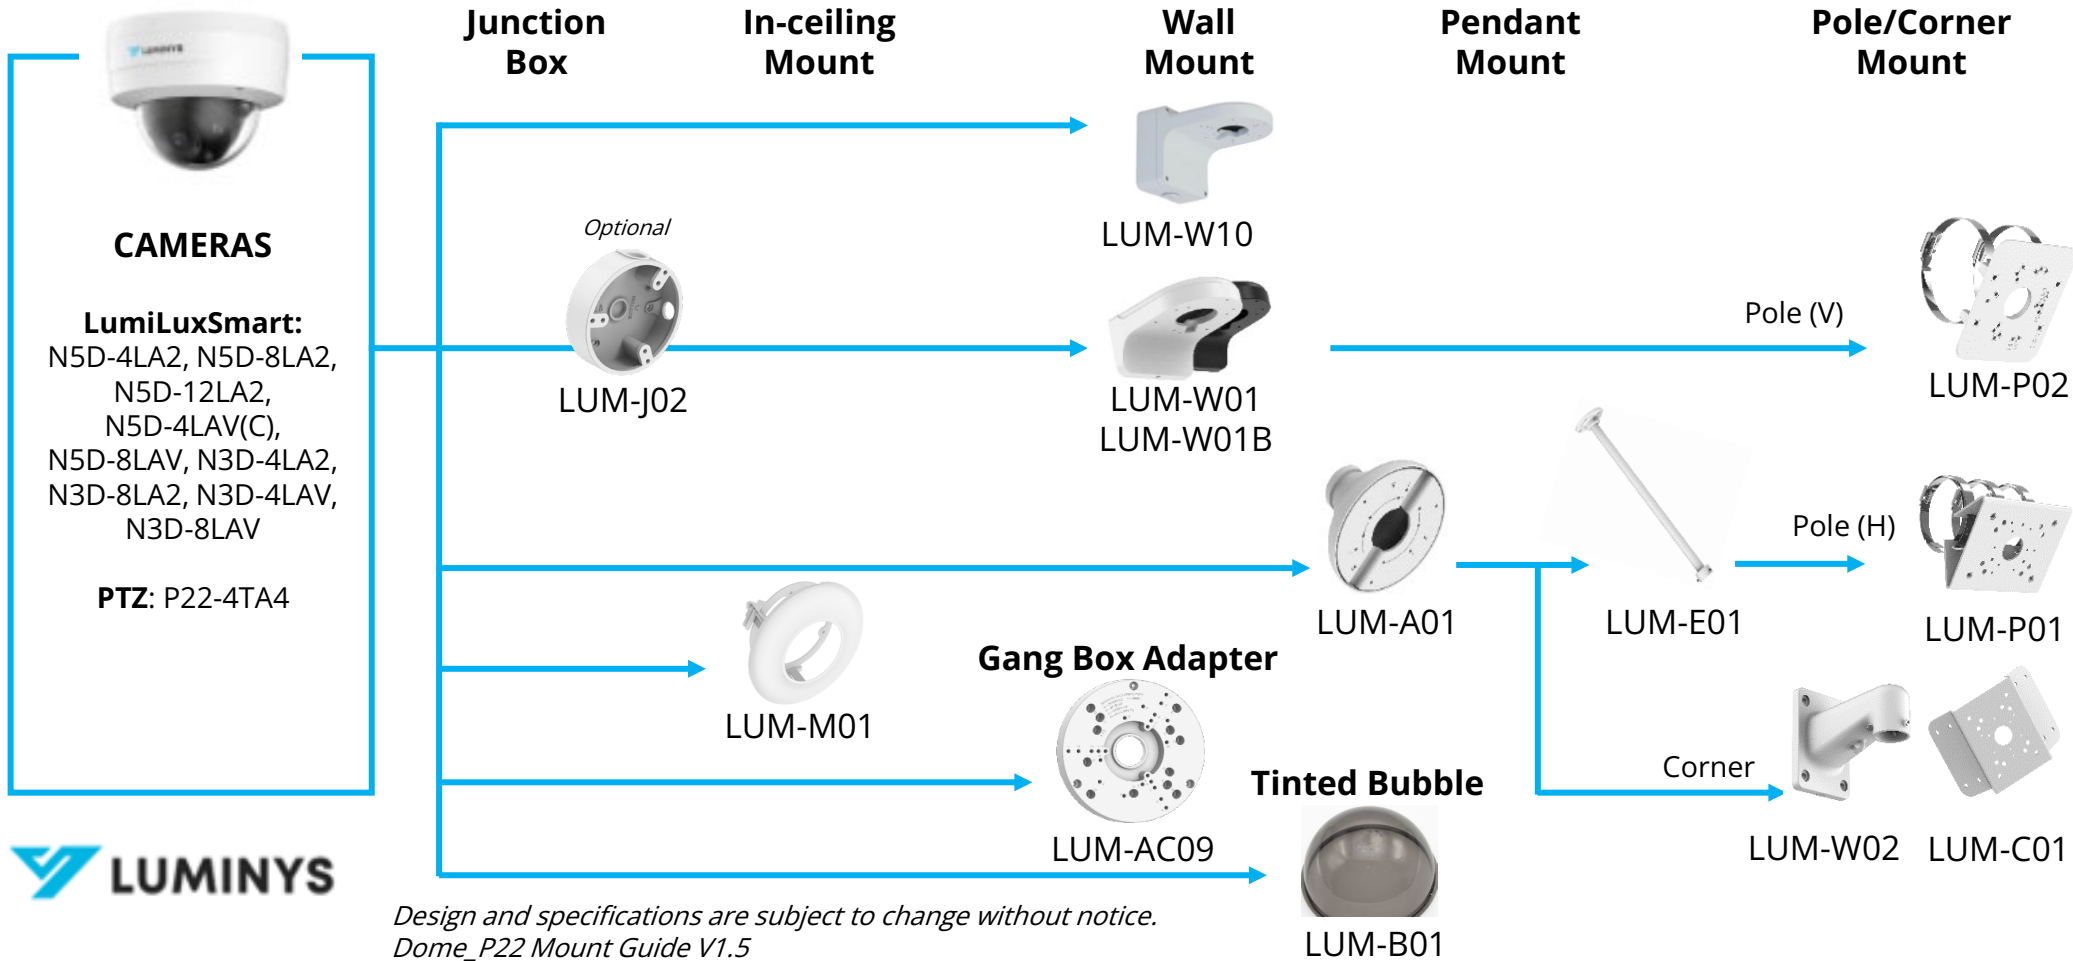

LUM-AC09

Pole (V)

Design and specifications are subject to change without notice. Standard Turret Mount Guide V1.4

Kit Mounting Guide

LumiDeterrent Kit
Camera N3T-5DA2

Kits

- 4CH: K54-4D1A2
- 8CH: K56-8D1A2
- 16CH: K5T-16D2A4

LumiLightBand Kit
Camera N3T-8BA2

Kits

- 8CH: K86-8B2A4
- 16CH: K8T-16B2A4

*Design and specifications are subject to change without notice.
LumiDeterrent Kit Mount Guide V1.2*

Kit Mounting Guide

*Design and specs are subject to change without notice.
Kit Camera Mount Guide V1.1*

Bullet (standard / mini*) Mounting Guide

*Design and specs are subject to change without notice.
Bullet Mount Guide V1.2*

Dome Mounting Guide

*Design and specifications are subject to change without notice.
 Dome_P22 Mount Guide V1.5*