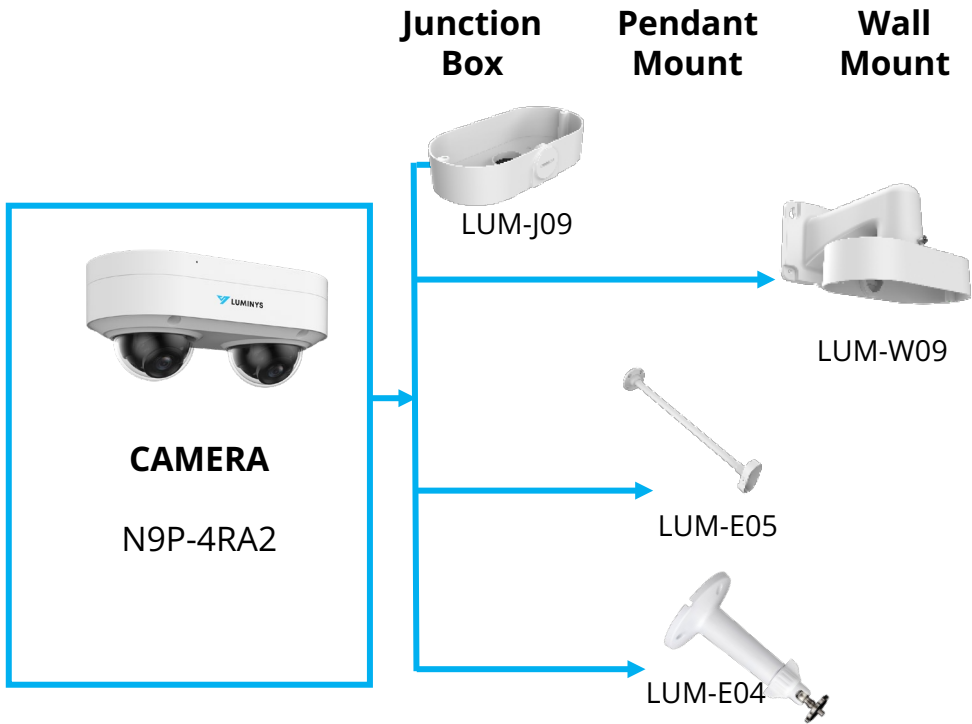

Bullet (standard / mini*) Mounting Guide

*Design and specs are subject to change without notice.
Bullet Mount Guide V1.2*

Dome Mounting Guide

*Design and specifications are subject to change without notice.
 Dome_P22 Mount Guide V1.5*

Wedge Mounting Guide

*Design and specifications are subject to change without notice.
Wedge Mount Guide V1.3*

Fisheye Mounting Guide

*Design and specifications are subject to change without notice.
Fisheye Mount Guide V1.2*

Multi-sensor Mounting Guide

*Design and specifications are subject to change without notice.
Multi-sensor Mount Guide V1.4*

Dual-sensor Mounting Guide

*Design and specs are subject to change without notice.
N9P-4RA2 Dual Sensor Mount Guide V1.1*