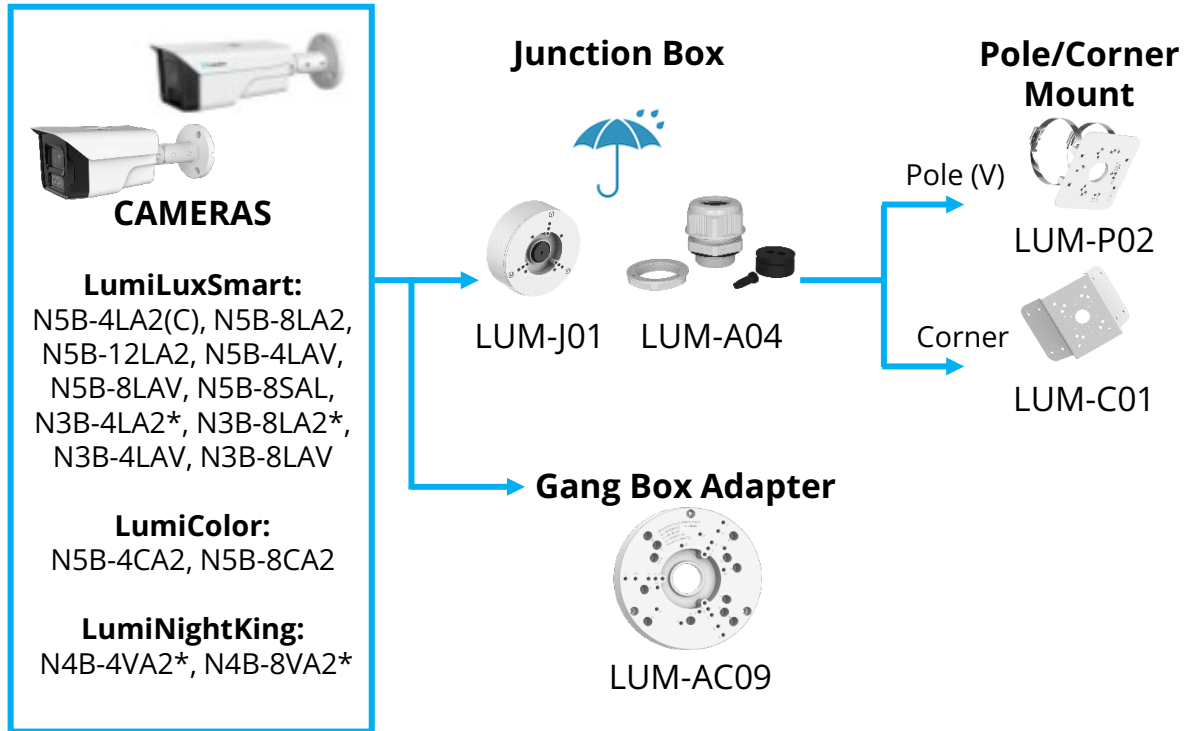

LUM-AC09

Pole (V)

Design and specifications are subject to change without notice. Standard Turret Mount Guide V1.4

Kit Mounting Guide

LumiDeterrent Kit
Camera N3T-5DA2

Kits

- 4CH: K54-4D1A2
- 8CH: K56-8D1A2
- 16CH: K5T-16D2A4

LumiLightBand Kit
Camera N3T-8BA2

Kits

- 8CH: K86-8B2A4
- 16CH: K8T-16B2A4

*Design and specifications are subject to change without notice.
LumiDeterrent Kit Mount Guide V1.2*

Kit Mounting Guide

*Design and specs are subject to change without notice.
Kit Camera Mount Guide V1.1*

Bullet (standard / mini*) Mounting Guide

*Design and specs are subject to change without notice.
Bullet Mount Guide V1.2*

Dome Mounting Guide

*Design and specifications are subject to change without notice.
 Dome_P22 Mount Guide V1.5*

Wedge Mounting Guide

*Design and specifications are subject to change without notice.
Wedge Mount Guide V1.3*

Fisheye Mounting Guide

*Design and specifications are subject to change without notice.
Fisheye Mount Guide V1.2*