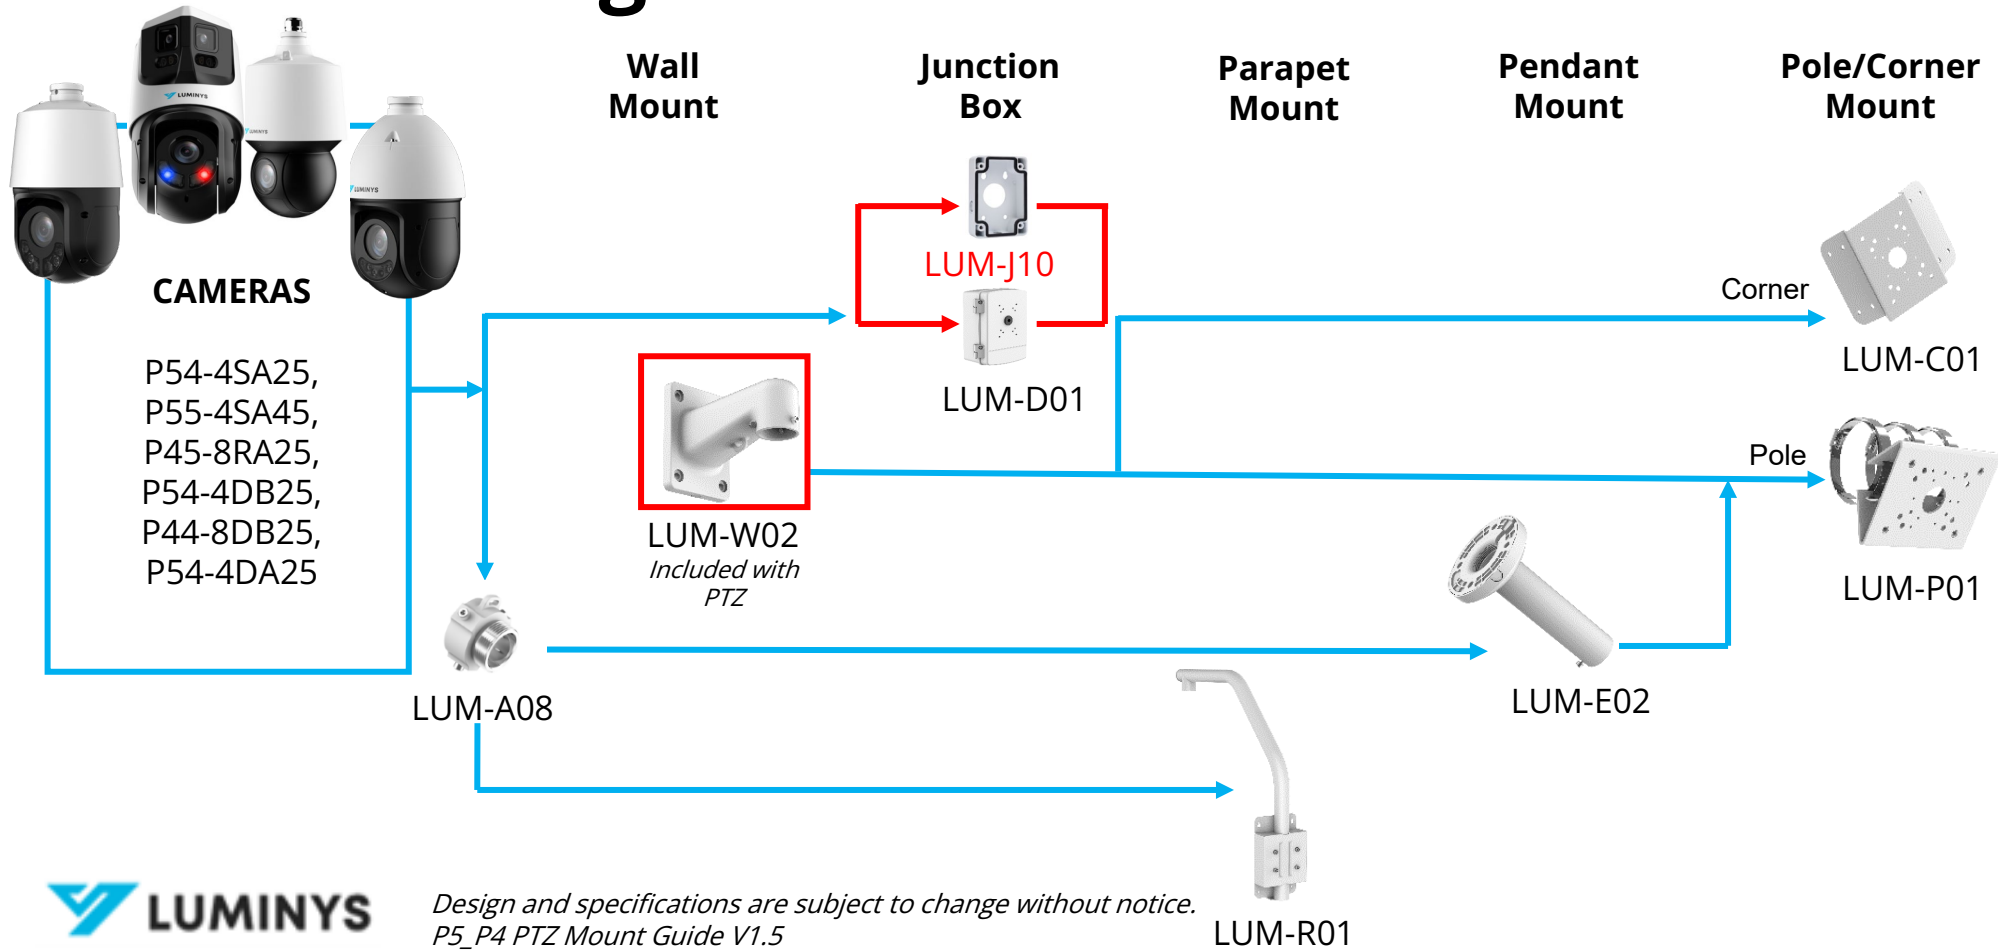

Bullet (standard / mini*) Mounting Guide

*Design and specs are subject to change without notice.
Bullet Mount Guide V1.2*

Dome Mounting Guide

*Design and specifications are subject to change without notice.
 Dome_P22 Mount Guide V1.5*

Wedge Mounting Guide

*Design and specifications are subject to change without notice.
Wedge Mount Guide V1.3*

Fisheye Mounting Guide

*Design and specifications are subject to change without notice.
Fisheye Mount Guide V1.2*

Multi-sensor Mounting Guide

*Design and specifications are subject to change without notice.
Multi-sensor Mount Guide V1.4*

Dual-sensor Mounting Guide

*Design and specs are subject to change without notice.
N9P-4RA2 Dual Sensor Mount Guide V1.1*

LPR Mounting Guide

*Design and specs are subject to change without notice.
LPR Mount Guide V1*

PTZ Mounting Guide

*Design and specifications are subject to change without notice.
P5_P4 PTZ Mount Guide V1.5*