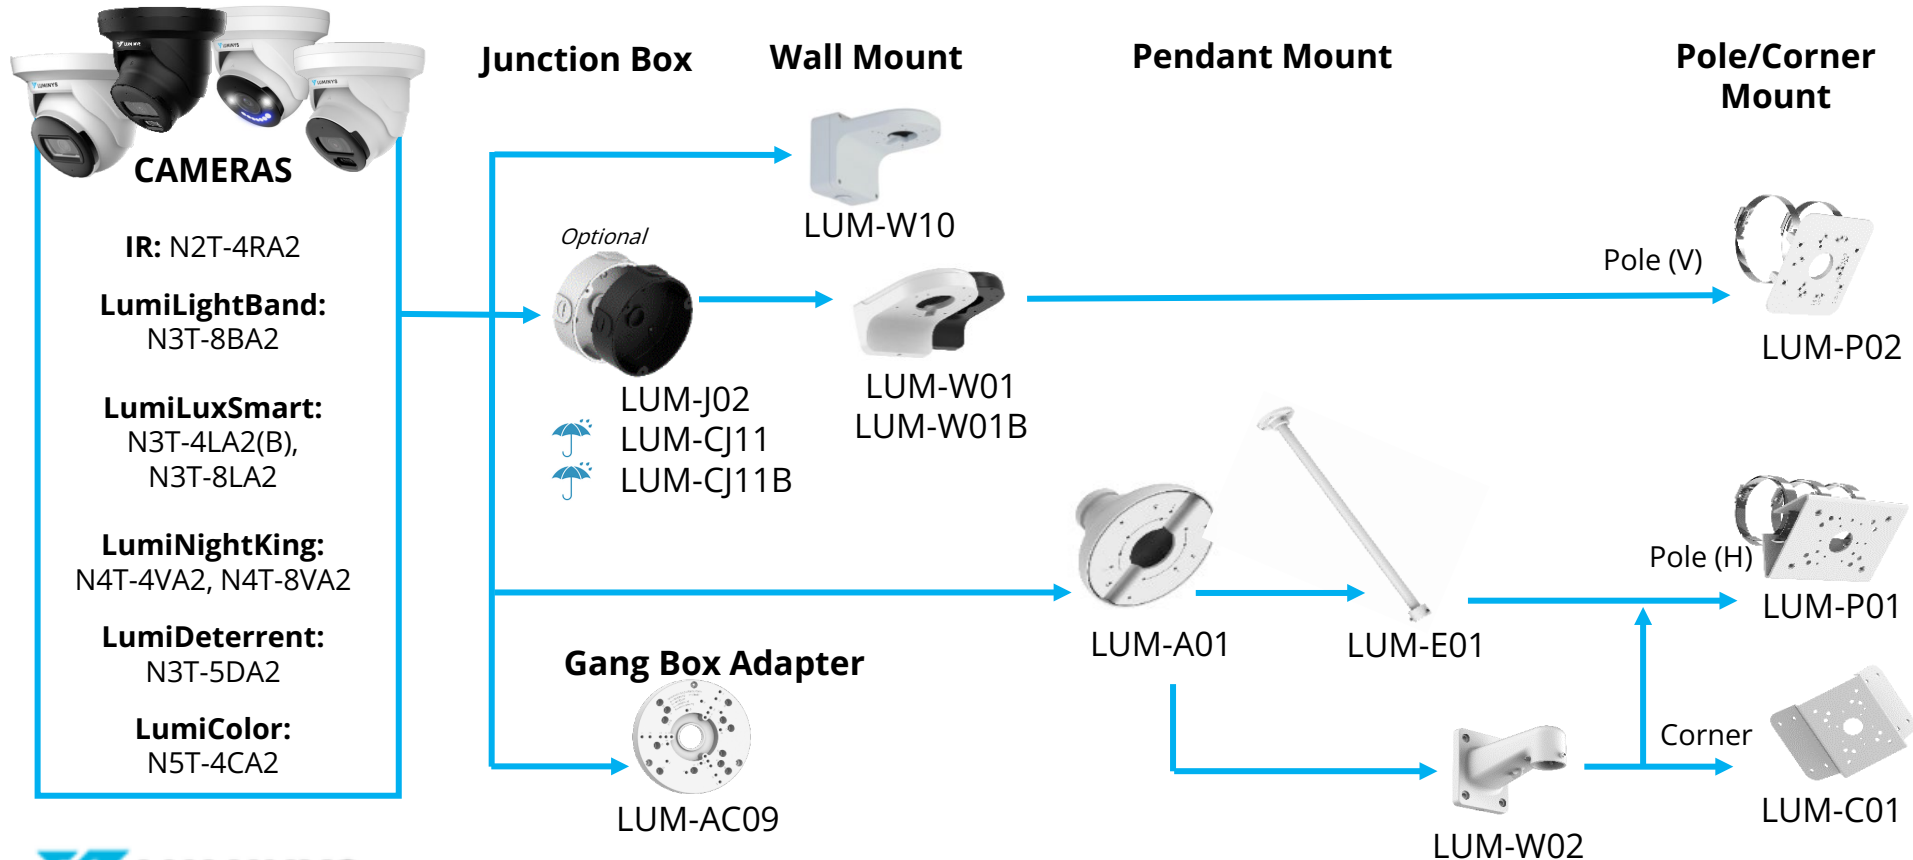

LUMINYS

Camera Mount Accessory Combos

Diagrams v1.1

June 2026

Mini Turret Mounting Guide

*Design and specifications are subject to change without notice.
Small Turret Mount Guide V1.7*

Turret (standard) Mounting Guide

CAMERAS

LumiLuxSmart:
N5T-4LA2(C), N5T-8LA2(B), N5T-12LA2, N5T-4LAV, N5T-8LAV
N3T-4LAV, N3T-8LAV

LumiColor:
N5T-8CA2

LumiDeterrent:
N5T-4DA2, N5T-8DA2,
N5T-8DAV, N5P-8DA2,
N5T-12DB2

Junction Box

LUM-J04
LUM-J04B
☂ LUM-CJ11
☂ LUM-CJ11B

Wall Mount

LUM-W04
LUM-W04B

Pendant Mount

LUM-A02

LUM-E02

Pole/Corner Mount

LUM-P02

Gang Box Adapter