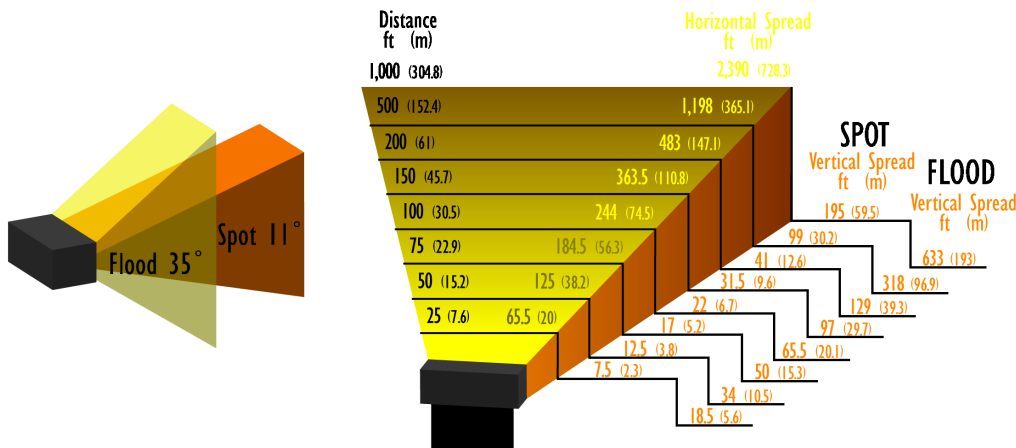

50K SoftSun® Linear

HEAD

Wattage	50,000
Lamp Type	Enhanced Spectrum Plasma™
Color Temperature	5000° Kelvin
CRI	+96
Dimensions	82" w x 33" h x 23" d (205 x 83 x 58 cm)
Weight	210 Pounds (95 Kilograms)

POWER SUPPLY – Flicker Free (DC)

The 50K and 100K SoftSun® lights utilize the same DC Flicker-Free power supply.

Input Power	208-240 or 380 Volts AC
50/60 Hertz	Three Phase
Power Consumption	225 Amps
Dimensions	25" w x 30" h x 45" d (62 x 75 x 113 cm)
Weight	440 Pounds (200 Kilograms)

Beam Spread

Photometrics

ftc	spot	4,000	1,140	530	303	133	85	12	3
	flood	1,840	545	251	143	63	35	5.7	1.4
feet		25	50	75	100	150	200	500	1,000
	meters	7.6	15.2	22.9	30.5	45.7	61	152.4	304.8
lux	spot	43,055	12,271	5,705	3,261	1,432	915	129	32
	flood	19,806	5,866	2,702	1,539	678	377	61	15