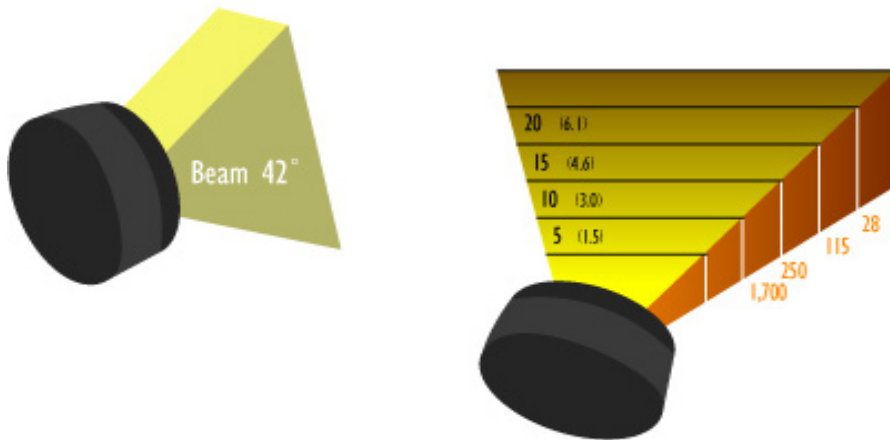

3.5K SoftSun[®] Parabolic

HEAD

Wattage	3,500
Lamp Type	Enhanced Spectrum Plasma™
Color Temperature	5000° Kelvin
CRI	+96
Dimensions	28" w x 28" h x 22" d (71 x 71 x 56 cm)
Weight	37 Pounds (16.8 Kilograms)

POWER SUPPLY

Our 3.5K parabolic unit uses our generation III power supply. This unit offers quiet, reliable operation in a light-weight, easy to use, rugged weather-resistant package. The power supply also features built-in DMX and accurate digital light level readout.

Input Power	200/250 Volts AC
50/60 Hertz	Single Phase
Power Consumption	36 Amps
Dimensions	9" w x 28" h x 10.5" d (23 x 71 x 27 cm)
Weight	35 Pounds (15.9 Kilograms)

Beam Spread

LUMINYS

Luminys Systems Corp
11961 Sherman Road
North Hollywood, CA 91605
Direct 323-461-6361
Toll Free 800-321-3644
www.luminyscorp.com