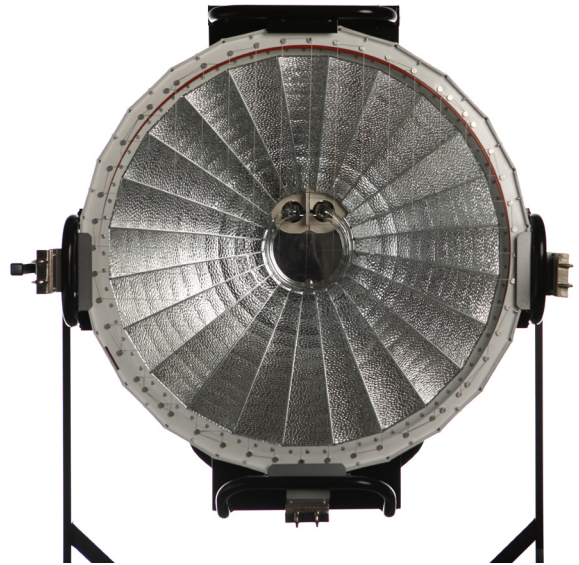

3.5K SoftSun[®] Parabolic

HEAD

Wattage	3,500
Lamp Type	Enhanced Spectrum Plasma™
Color Temperature	5000° Kelvin
CRI	+96
Dimensions	28" w x 28" h x 22" d (71 x 71 x 56 cm)
Weight	37 Pounds (16.8 Kilograms)

POWER SUPPLY

Our 3.5K parabolic unit uses our generation III power supply. This unit offers quiet, reliable operation in a light-weight, easy to use, rugged weather-resistant package. The power supply also features built-in DMX and accurate digital light level readout.

Input Power	200/250 Volts AC
50/60 Hertz	Single Phase
Power Consumption	36 Amps
Dimensions	9" w x 28" h x 10.5" d (23 x 71 x 27 cm)
Weight	35 Pounds (15.9 Kilograms)

Beam Spread

LUMINYS

Luminys Systems Corp
11961 Sherman Road
North Hollywood, CA 91605
Direct 323-461-6361
Toll Free 800-321-3644
www.luminyscorp.com