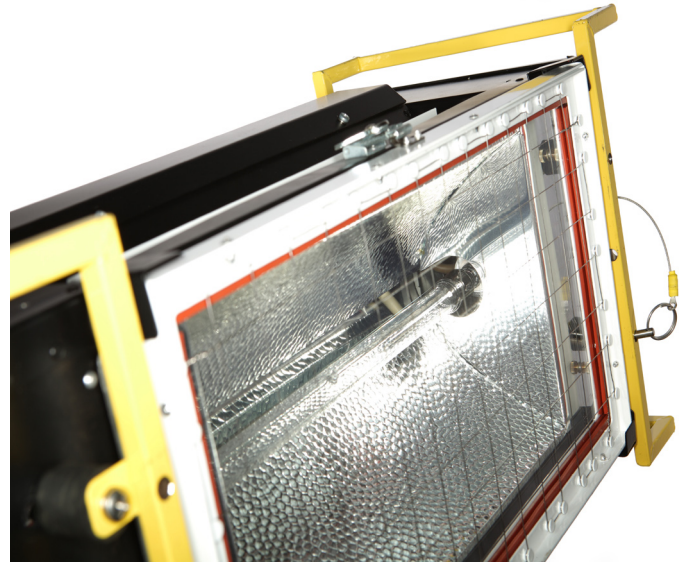

## HEAD

Wattage	3,300
Lamp Type	Enhanced Spectrum Plasma™
Color Temperature	5000° Kelvin
CRI	+96
Dimensions	28" w x 12" h x 9.5" d (71 x 31 x 24cm)
Weight	24 Pounds (11 Kilograms)

## POWER SUPPLY

Both of the 3.3K and 3.6K units share our generation III power supply. This unit offers quiet, reliable operation in a light-weight, easy to use, rugged weather-resistant package. The power supply also features built-in DMX and accurate digital light level readout.