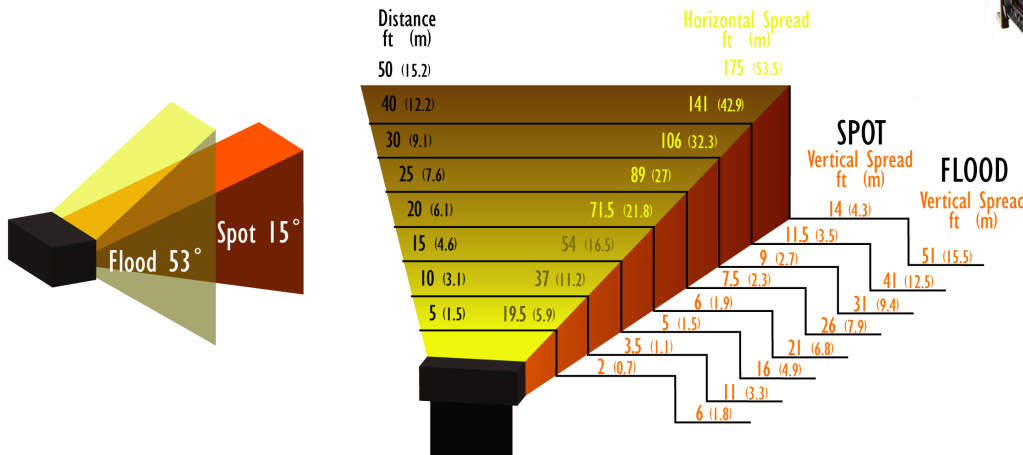

## HEAD

Wattage	3,300
Lamp Type	Enhanced Spectrum Plasma™
Color Temperature	5000° Kelvin
CRI	+96
Dimensions	28" w x 12" h x 9.5" d (71 x 31 x 24cm)
Weight	24 Pounds (11 Kilograms)

Input Power	200/250 Volts AC
50/60 Hertz	Single Phase
Power Consumption	36 Amps
Dimensions	9" w x 28" h x 10.5" d (23 x 71 x 27 cm)
Weight	35 Pounds (15.9 Kilograms)

## Beam Spread

## Photometrics

ftc	spot	5,500	1,400	611	344	220	153	86	55
	flood	1,080	275	122	69	44	31	17	11
	feet	5	10	15	20	25	30	40	50
	meters	1.5	3.1	4.6	6.1	7.6	9.1	12.2	15.2
lux	spot	59,201	15,069	6,577	3,700	2,368	1,644	925	592
	flood	11,625	2,960	1,316	740	474	329	185	118