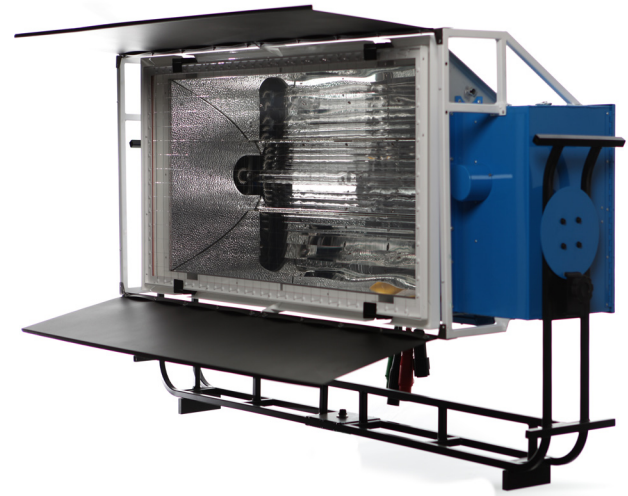

25K SoftSun[®] Linear

HEAD

Wattage	25,000
Lamp Type	Enhanced Spectrum Plasma™
Color Temperature	5000° Kelvin
CRI	+96
Dimensions	70" w x 36" h x 21" d (178 x 91 x 53 cm)
Weight	140 Pounds (64 Kilograms)

POWER SUPPLY – Flicker Free (DC)

Input Power	380/480 Volts AC
50/60 Hertz	Three Phase
Power Consumption	265 Amps
Dimensions	27" w x 42" h x 33" d (69 x 107 x 84 cm)
Weight	440 Pounds (200 Kilograms)

Beam Spread

Photometrics

ftc	spot	1,800	450	200	109	72	50	28
	flood	590	150	66	44	24	16.5	9.3
	feet	25	50	75	100	125	150	200
	meters	7.6	15.2	22.9	30.5	38.1	45.7	61
lux	spot	19,375	4,844	2,153	1,173	775	538	303
	flood	6,351	1,615	710	473	256	178	100