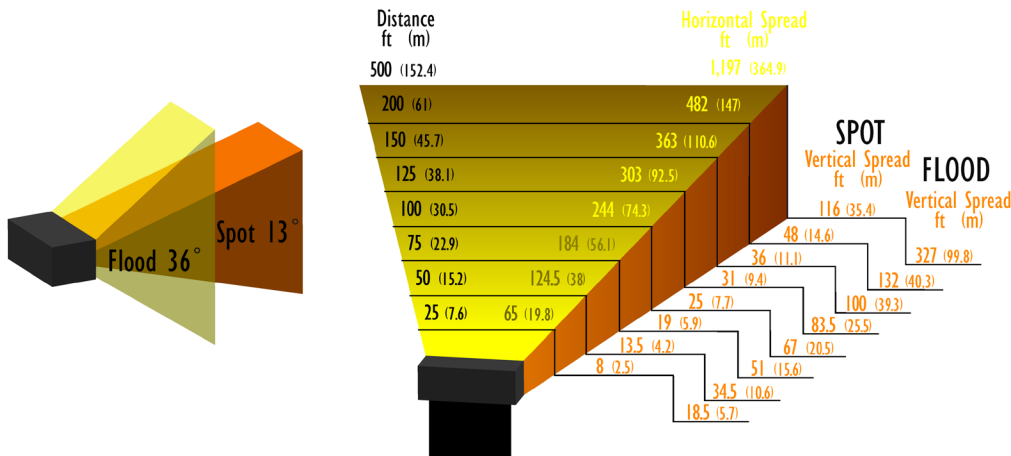

25K SoftSun[®] Linear

HEAD

Wattage	25,000
Lamp Type	Enhanced Spectrum Plasma™
Color Temperature	5000° Kelvin
CRI	+96
Dimensions	70" w x 36" h x 21" d (178 x 91 x 53 cm)
Weight	140 Pounds (64 Kilograms)

POWER SUPPLY – Flicker Free (DC)

Input Power	380/480 Volts AC
50/60 Hertz	Three Phase
Power Consumption	265 Amps
Dimensions	27" w x 42" h x 33" d (69 x 107 x 84 cm)
Weight	440 Pounds (200 Kilograms)

Beam Spread

Photometrics

ftc	spot	1,800	450	200	109	72	50	28
	flood	590	150	66	44	24	16.5	9.3
	feet	25	50	75	100	125	150	200
	meters	7.6	15.2	22.9	30.5	38.1	45.7	61
lux	spot	19,375	4,844	2,153	1,173	775	538	303
	flood	6,351	1,615	710	473	256	178	100