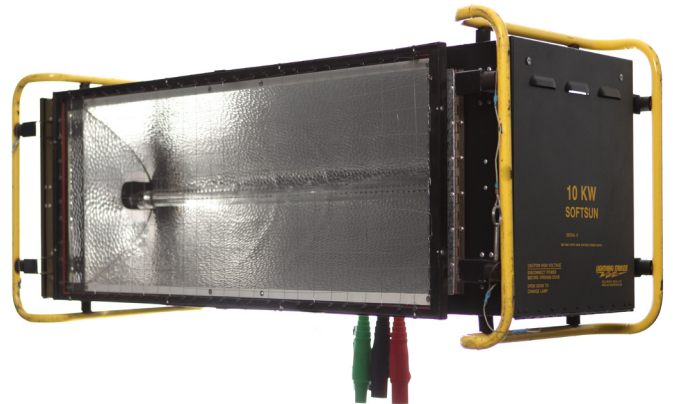

10K SoftSun[®] Linear

HEAD

Wattage 10,000
 Lamp Type Enhanced Spectrum Plasma™
 Color Temperature 5000° Kelvin
 CRI +96
 Dimensions 58.5" w x 30.5" h x 17.5" d (149 x 78 x 45 cm)
 Weight 65 Pounds (29 Kilograms)

POWER SUPPLY

Input Power 380/480 Volts AC
 50/60 Hertz Three Phase
 Power Consumption 265 Amps
 Dimensions 27" w x 42" h x 33" d (69 x 107 x 84 cm)
 Weight 440 Pounds (200 Kilograms)

Beam Spread

Photometrics

ftc	spot	20,000	5,600	940	244	107	58	27	15
	flood	8,000	2,580	455	122	55	32	13.6	7.6
	feet	5	10	25	50	75	100	150	200
	meters	1.5	3.1	7.6	15.2	22.9	30.5	45.7	61
lux	spot	215,278	60,278	10,118	2,626	1,152	624	292	164
	flood	86,111	27,771	4,898	1,313	592	344	146	82