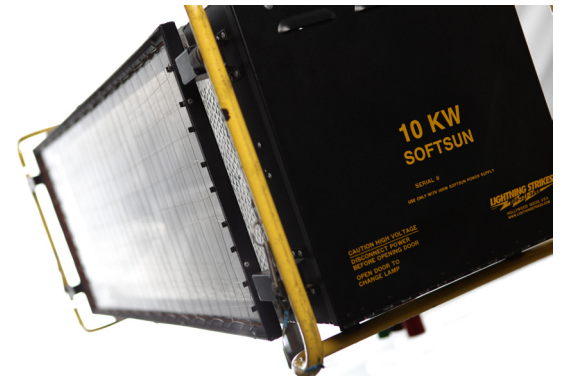

10K SoftSun[®] Linear

HEAD

Wattage 10,000
 Lamp Type Enhanced Spectrum Plasma™
 Color Temperature 5000° Kelvin
 CRI +96
 Dimensions 58.5" w x 30.5" h x 17.5" d (149 x 78 x 45 cm)
 Weight 65 Pounds (29 Kilograms)

POWER SUPPLY

Input Power 380/480 Volts AC
 50/60 Hertz Three Phase
 Power Consumption 265 Amps
 Dimensions 27" w x 42" h x 33" d (69 x 107 x 84 cm)
 Weight 440 Pounds (200 Kilograms)

Beam Spread

Photometrics

ftc	spot	20,000	5,600	940	244	107	58	27	15
	flood	8,000	2,580	455	122	55	32	13.6	7.6
	feet	5	10	25	50	75	100	150	200
	meters	1.5	3.1	7.6	15.2	22.9	30.5	45.7	61
lux	spot	215,278	60,278	10,118	2,626	1,152	624	292	164
	flood	86,111	27,771	4,898	1,313	592	344	146	82