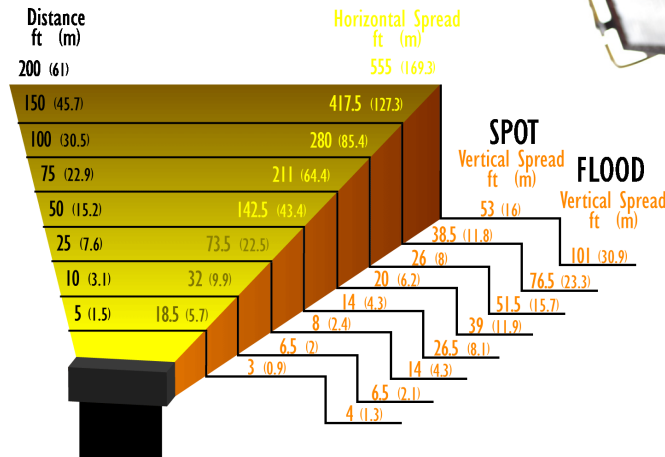

10K SoftSun[®] Linear

HEAD

Wattage 10,000
 Lamp Type Enhanced Spectrum Plasma™
 Color Temperature 5000° Kelvin
 CRI +96
 Dimensions 58.5" w x 30.5" h x 17.5" d (149 x 78 x 45 cm)
 Weight 65 Pounds (29 Kilograms)

POWER SUPPLY

Input Power 380/480 Volts AC
 50/60 Hertz Three Phase
 Power Consumption 265 Amps
 Dimensions 27" w x 42" h x 33" d (69 x 107 x 84 cm)
 Weight 440 Pounds (200 Kilograms)

Beam Spread

Photometrics

ftc	spot	20,000	5,600	940	244	107	58	27	15
	flood	8,000	2,580	455	122	55	32	13.6	7.6
	feet	5	10	25	50	75	100	150	200
	meters	1.5	3.1	7.6	15.2	22.9	30.5	45.7	61
lux	spot	215,278	60,278	10,118	2,626	1,152	624	292	164
	flood	86,111	27,771	4,898	1,313	592	344	146	82