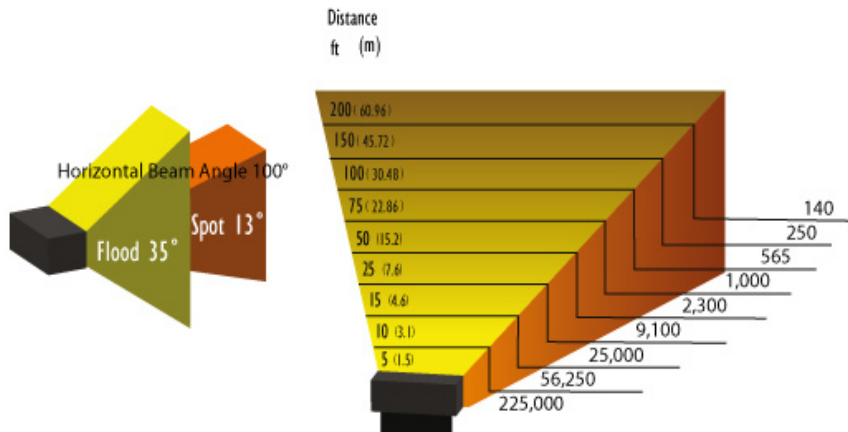

99K Longstrike

LIGHTNING STRIKES!

The Longstrike unit is ideal for high speed cinematography or extended lightning effects. Capable of sustaining numerous and repeated full power 10 second strikes, Longstrike is totally flicker-free at absolutely any camera speed.

HEAD

Dimensions	52" x 30" x 17"
Weight	112 lbs.
Shipping Weight	220 lbs.
Light Output	99,000 watts
Color Temperature	5600° Kelvin
Volts AC (50/60hz)	208 - 250

Beam Spread

Luminys Systems Corp
 11961 Sherman Road
 North Hollywood, CA 91605
 Direct 323-461-6361
 Toll Free 800-321-3644
 www.luminyscorp.com