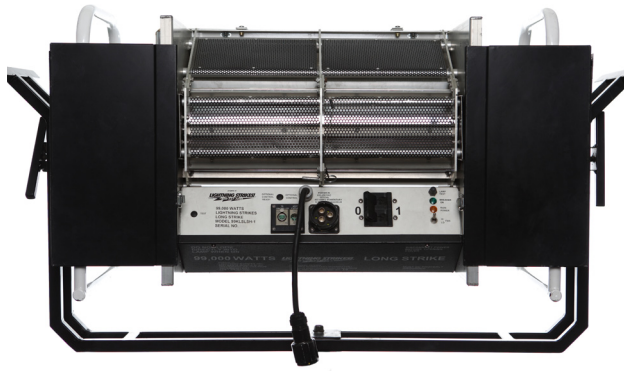

99K Longstrike

LIGHTNING STRIKES!

The Longstrike unit is ideal for high speed cinematography or extended lightning effects. Capable of sustaining numerous and repeated full power 10 second strikes, Longstrike is totally flicker-free at absolutely any camera speed.

HEAD

Dimensions	52" x 30" x 17"
Weight	112 lbs.
Shipping Weight	220 lbs.
Light Output	99,000 watts
Color Temperature	5600° Kelvin
Volts AC (50/60hz)	208 - 250

Beam Spread

Luminys Systems Corp
 11961 Sherman Road
 North Hollywood, CA 91605
 Direct 323-461-6361
 Toll Free 800-321-3644
 www.luminyscorp.com