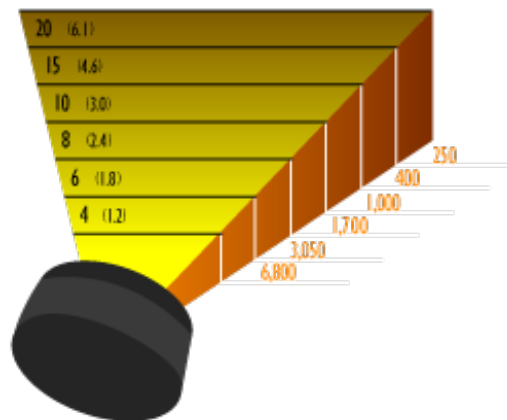

8K Parabolic

LIGHTNING STRIKES!

Designed to simulate the barrage effect of paparazzi photographers, or for close-up tight shots where a controlled high-intensity flash is required, the Paparazzi Flash has rapidly become a very popular production tool. It was used extensively on "Matrix: Reloaded" and "Matrix: Revolutions" for gunfire effects.

HEAD

Dimensions	11" x 12" x 9"
Weight	12 lbs.
Shipping Weight	57 lbs.
Light Output	8,000 watts
Color Temperature	5600° Kelvin
Volts AC (50/60hz)	120VAC

POWER SUPPLY

(Or use optional battery pack if 120 VAC is not available)

Dimensions	5" x 8" x 9"
Weight	9 lbs.
Volts AC (50/60Hz)	120 only
Current (momentary)	75 amps
House or mains rating	30 amps

Beam Spread

LUMINYS

Luminys Systems Corp
11961 Sherman Road
North Hollywood, CA 91605
Direct 323-461-6361
Toll Free 800-321-3644
www.luminyscorp.com