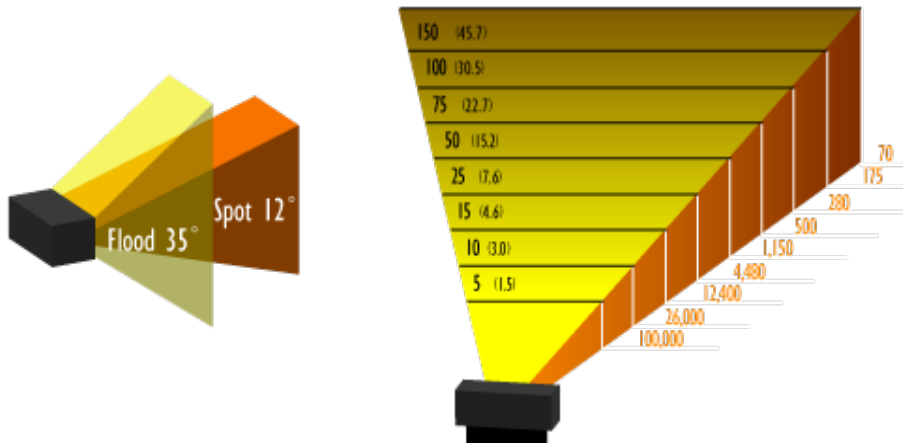

70K Linear

LIGHTNING STRIKES!

With a nearly 100° horizontal beam for wide spread coverage, this original design has been used on thousands of films, commercials, music videos, and concerts worldwide for over a decade. Available in traditional linear and focusable linear heads.

HEAD

Dimensions	32" x 12" x 9"
Weight	36 lbs.
Shipping Weight	90 lbs.
Light Output	70,000 watts
Color Temperature	5600° Kelvin
Volts AC (50/60hz)	208 - 250

Beam Spread

LUMINYS

Luminys Systems Corp
11961 Sherman Road
North Hollywood, CA 91605
Direct 323-461-6361
Toll Free 800-321-3644
www.luminyscorp.com