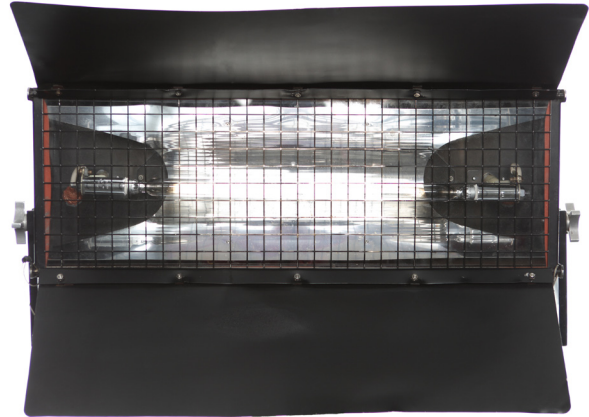

70K Linear

LIGHTNING STRIKES!

With a nearly 100° horizontal beam for wide spread coverage, this original design has been used on thousands of films, commercials, music videos, and concerts worldwide for over a decade. Available in traditional linear and focusable linear heads.

HEAD

Dimensions	32" x 12" x 9"
Weight	36 lbs.
Shipping Weight	90 lbs.
Light Output	70,000 watts
Color Temperature	5600° Kelvin
Volts AC (50/60hz)	208 - 250

Beam Spread

LUMINYS

Luminys Systems Corp
11961 Sherman Road
North Hollywood, CA 91605
Direct 323-461-6361
Toll Free 800-321-3644
www.luminyscorp.com