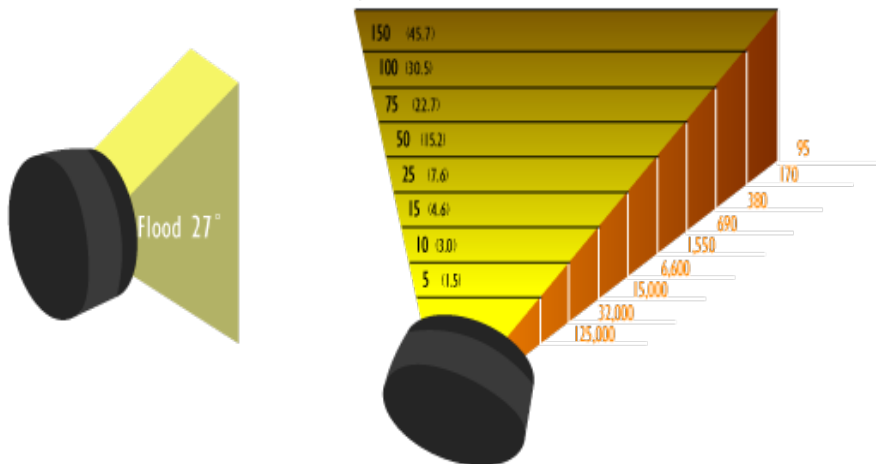

## LIGHTNING STRIKES!

Lighting Strikes parabolics provide a narrow spot for hard punch and long throw applications. Used in countless commercials, music videos, and feature films, every par unit is perfect for back light of highlight of a person or object.

### HEAD

Dimensions	30" x 24" x 32"
Weight	60 lbs.
Shipping Weight	160 lbs.
Light Output	40,000 watts
Color Temperature	5600° Kelvin
Volts AC (50/60hz)	208 - 250

### Beam Spread