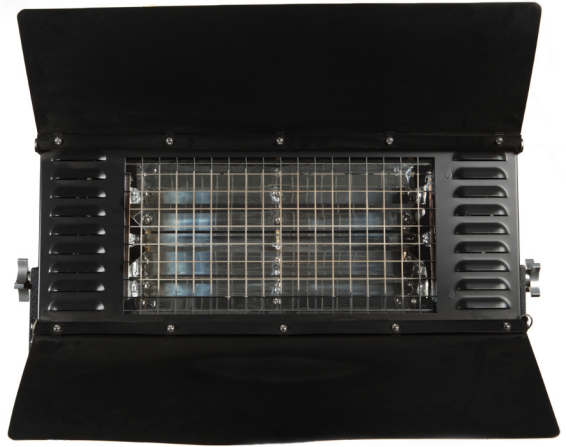

40K Linear

LIGHTNING STRIKES!

With a nearly 100° horizontal beam for wide spread coverage, this original design has been used on thousands of films, commercials, music videos, and concerts worldwide for over a decade. Available in traditional linear and focusable linear heads.

HEAD

Dimensions	29" x 12" x 9"
Weight	30 lbs.
Shipping Weight	80 lbs.
Light Output	40,000 watts
Color Temperature	5600° Kelvin
Volts AC (50/60hz)	208 - 250

Beam Spread

Luminys Systems Corp
 11961 Sherman Road
 North Hollywood, CA 91605
 Direct 323-461-6361
 Toll Free 800-321-3644
 www.luminyscorp.com