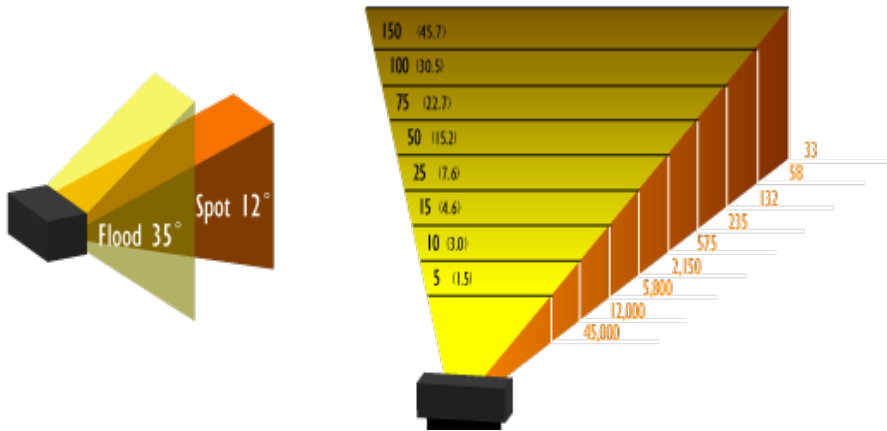

40K Linear

LIGHTNING STRIKES!

With a nearly 100° horizontal beam for wide spread coverage, this original design has been used on thousands of films, commercials, music videos, and concerts worldwide for over a decade. Available in traditional linear and focusable linear heads.

HEAD

Dimensions	29" x 12" x 9"
Weight	30 lbs.
Shipping Weight	80 lbs.
Light Output	40,000 watts
Color Temperature	5600° Kelvin
Volts AC (50/60hz)	208 - 250

Beam Spread

Luminys Systems Corp
 11961 Sherman Road
 North Hollywood, CA 91605
 Direct 323-461-6361
 Toll Free 800-321-3644
 www.luminyscorp.com