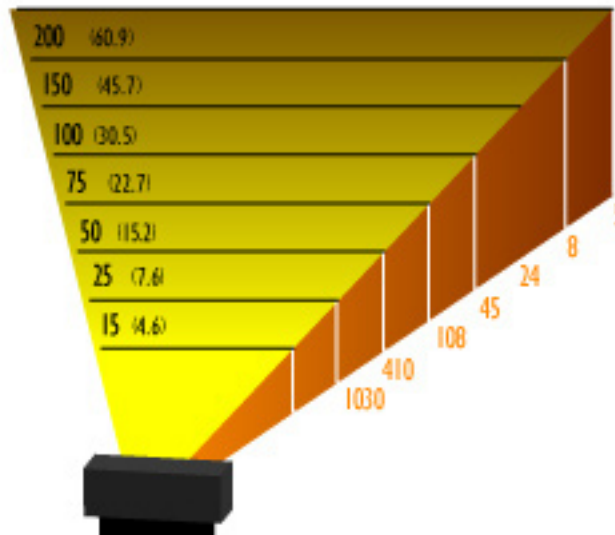

25K Linear

LIGHTNING STRIKES!

With a nearly 100° horizontal beam for wide spread coverage, this original design has been used on thousands of films, commercials, music videos, and concerts worldwide for over a decade.

HEAD

Dimensions	24" x 12" x 9"
Weight	24 lbs.
Shipping Weight	70 lbs.
Light Output	25,000 watts
Color Temperature	5600° Kelvin
Volts AC (50/60hz)	120VAC

Beam Spread

Luminys Systems Corp
 11961 Sherman Road
 North Hollywood, CA 91605
 Direct 323-461-6361
 Toll Free 800-321-3644
 www.luminyscorp.com