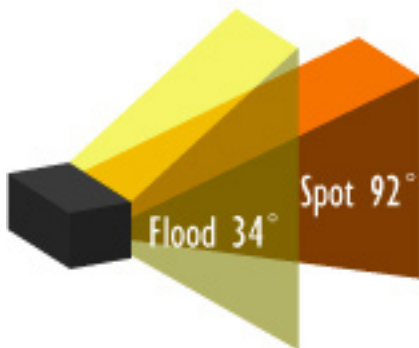

25K Linear

LIGHTNING STRIKES!

With a nearly 100° horizontal beam for wide spread coverage, this original design has been used on thousands of films, commercials, music videos, and concerts worldwide for over a decade.

HEAD

Dimensions	24" x 12" x 9"
Weight	24 lbs.
Shipping Weight	70 lbs.
Light Output	25,000 watts
Color Temperature	5600° Kelvin
Volts AC (50/60hz)	120VAC

Beam Spread

Luminys Systems Corp
 11961 Sherman Road
 North Hollywood, CA 91605
 Direct 323-461-6361
 Toll Free 800-321-3644
 www.luminyscorp.com