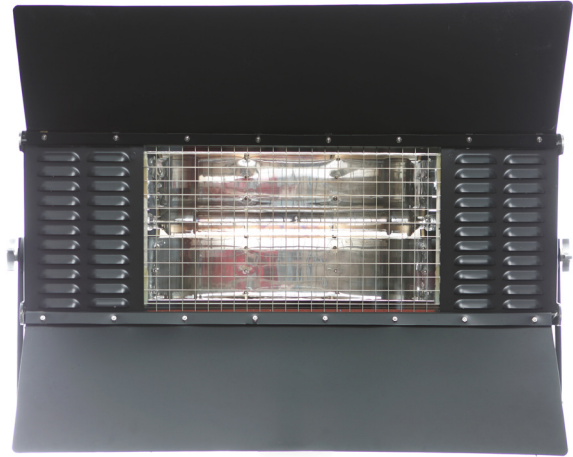

250K Linear

LIGHTNING STRIKES!

With a nearly 100° horizontal beam for wide spread coverage, this original design has been used on thousands of films, commercials, music videos, and concerts worldwide for over a decade. Available in traditional linear and focusable linear heads.

HEAD

| | |
|--------------------|-----------------|
| Dimensions | 42" x 17" x 11" |
| Weight | 55 lbs. |
| Shipping Weight | 160 lbs. |
| Light Output | 250,000 watts |
| Color Temperature | 5600° Kelvin |
| Volts AC (50/60hz) | 208 - 250 |