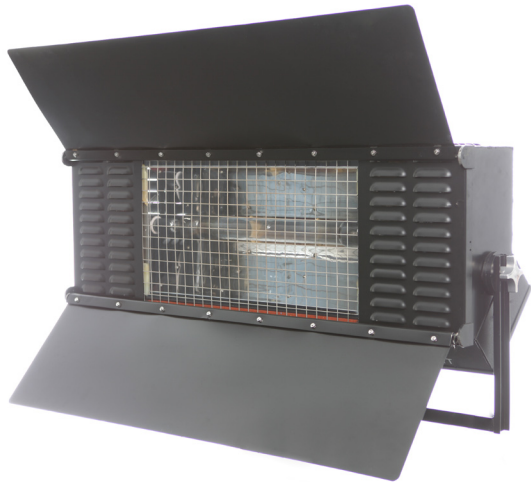

250K Linear

LIGHTNING STRIKES!

With a nearly 100° horizontal beam for wide spread coverage, this original design has been used on thousands of films, commercials, music videos, and concerts worldwide for over a decade. Available in traditional linear and focusable linear heads.

HEAD

| | |
|--------------------|-----------------|
| Dimensions | 42" x 17" x 11" |
| Weight | 55 lbs. |
| Shipping Weight | 160 lbs. |
| Light Output | 250,000 watts |
| Color Temperature | 5600° Kelvin |
| Volts AC (50/60hz) | 208 - 250 |