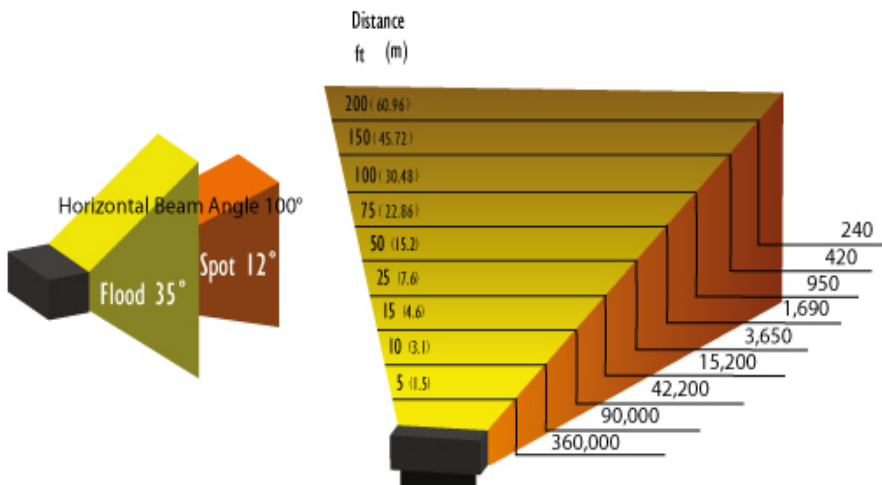

Beam Spread

LUMINYS

Luminys Systems Corp
11961 Sherman Road
North Hollywood, CA 91605
Direct 323-461-6361
Toll Free 800-321-3644
www.luminyscorp.com

facebook.com/luminys
@LuminysCorp
/LuminysSystems