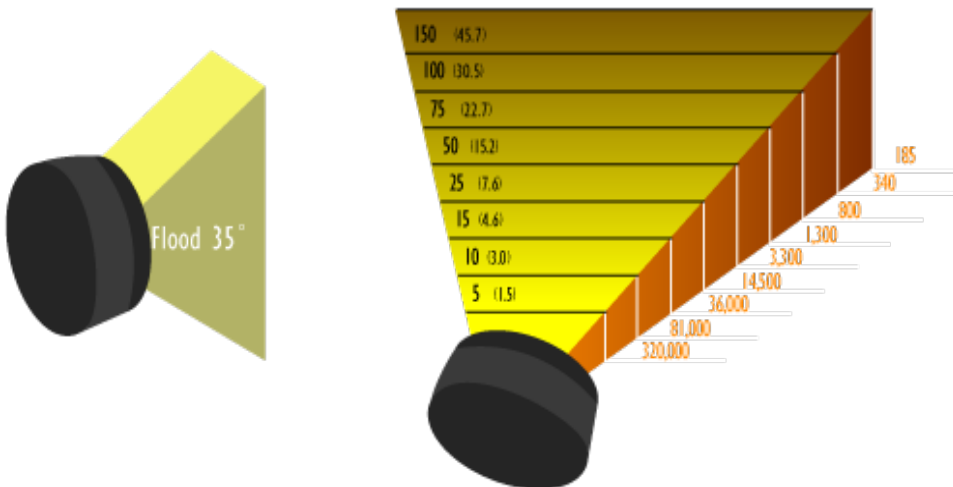

200K Parabolic

LIGHTNING STRIKES!

Lighting Strikes parabolics provide a narrow spot for hard punch and long throw applications. Used in countless commercials, music videos, and feature films, every par unit is perfect for back light of highlight of a person or object.

HEAD

Dimensions	33" x 30" x 38"
Weight	90 lbs.
Shipping Weight	190 lbs.
Light Output	200,000 watts
Color Temperature	5600° Kelvin
Volts AC (50/60hz)	208 - 250

Beam Spread

LUMINYS

Luminys Systems Corp
 11961 Sherman Road
 North Hollywood, CA 91605
 Direct 323-461-6361
 Toll Free 800-321-3644
 www.luminyscorp.com