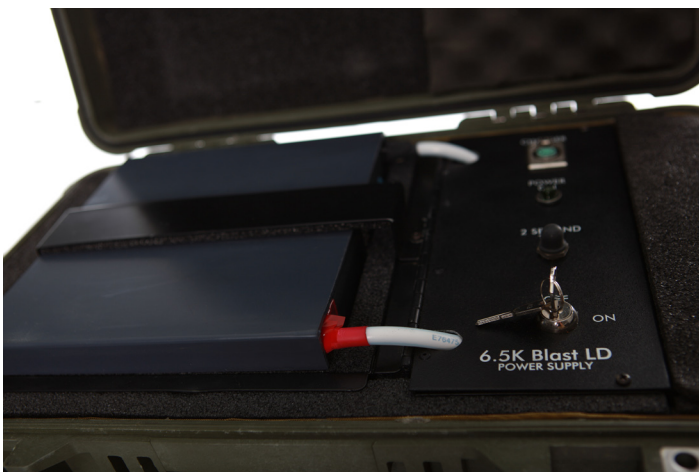

6.5K BlastLight™

The 6.5K BlastLight™ is a compact, portable system that provides 6500 watts of short duration high intensity light for high-G applications such as onboard or military use. With a broad, even wide-angle beam, the 6.5K BlastLight™ is ideal for illuminating confined spaces.

FIXTURE

Wattage	6,500
Color Temperature	5400° Kelvin
CRI	+96
Dimensions	12" x 8" x 5"
Weight	4 lbs

POWER SUPPLY

Dimensions	22" x 14" x 9"
Weight	52 lbs

CHARGER

Dimensions	16" x 8" x 5"
Weight	5 lbs

PHOTOMETRICS

37,600 lux (3,500 foot candles) spread evenly at 39°
120° horizontal by 100° vertical beam spread

SPECIAL FEATURES

- 500 G of acceleration resistance
- 1,000,000 frames per second flicker-free
- 1 millisecond to reach full intensity
- Remote triggering
- 100 foot extension from power supply to light fixture