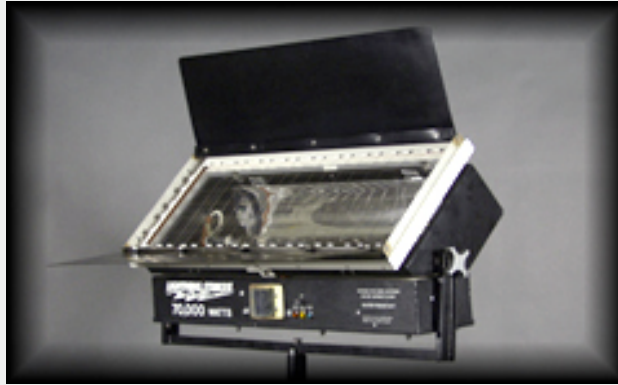

LIGHTNING STRIKES!

Technical Specifications

70K Focusable Lightning Strikes

Dimensions	32" x 12" x 9" (81 x 30 x 23 cm)
Weight	36 lbs. (15kg)
Shipping Weight	90 lbs. (41kg)
Light Output	70,000 watts
Color Temperature	5600° Kelvin
Volts AC (50/60hz)	208-250 VAC
Current (Momentary)	300 Amps
House or Mains Rating	63 Amps Minimum
Generator Rating @ 120V	350 Amps (40kW)

Photometric Data in Foot Candles

*Calculated for Spot configuration only

Vertical Beam Angle (Spot) – 12° (Flood) – 35°
Horizontal Beam Angle – 100°

15ft	25ft	50ft	75ft	100ft	150ft	200ft
12,400	4,480	1,150	500	280	125	70