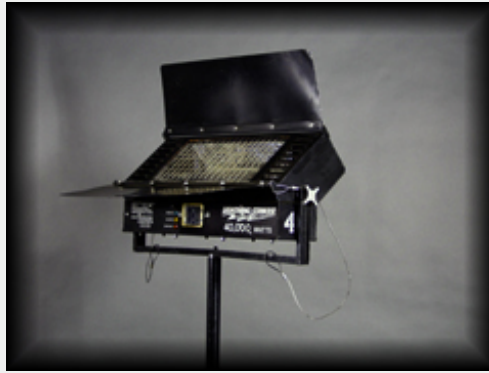

LIGHTNING STRIKES!

Technical Specifications

40K Linear Lightning Strikes

Dimensions	29" x 12" x 9" (73 x 30 x 23 cm)
Weight	30 lbs. (14kg)
Shipping Weight	80 lbs. (36kg)
Light Output	40,000 watts
Color Temperature	5600° Kelvin
Volts AC (50/60hz)	208-250 VAC
Current (Momentary)	175 Amps
House or Mains Rating	40 Amps Minimum
Generator Rating @ 120V	200 Amps (25kW)

Photometric Data in Foot Candles

Vertical Beam Angle – 34°
Horizontal Beam Angle –92 °

<u>15ft</u>	<u>25ft</u>	<u>50ft</u>	<u>75ft</u>	<u>100ft</u>	<u>150ft</u>	<u>200ft</u>
3,850	1,410	321	136	74	36	19