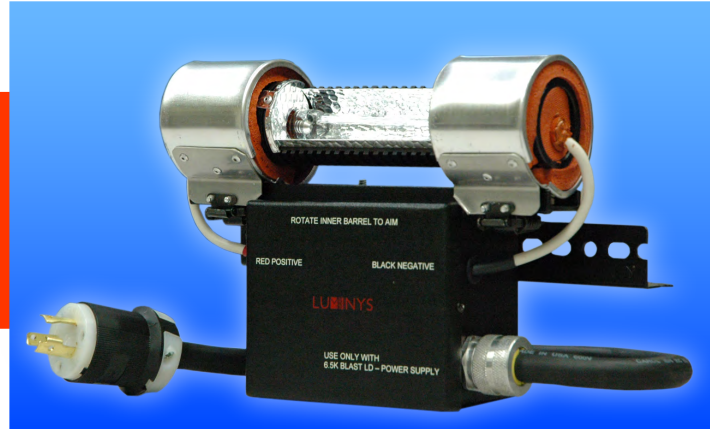

6.5K BLAST

Hi G-force, Hi Intensity Light for Hi Speed Image Capture

The 6.5K BLAST is a small, lightweight, easy to mount light that provides short duration high-intensity lighting. Its broad, even, wide-angle light beam makes it ideal for illuminating confined spaces such as vehicle interiors.

6,500 watts of light output

Remote trigger operation

20 full-intensity 12 second light bursts per battery charge

2 second full-intensity test button for camera setup

Features:

- **500 G** of acceleration resistance
- **1,000,000** frames per second flicker-free
- 5,400° K daylight color temperature
- 96 CRI (color rendering index)
- 37,600 lux (3,500 foot candles) spread evenly at 1 meter (39")
- 120° horizontal by 100° vertical beam spread
- 1 millisecond to reach full intensity and color temperature
- 270° lamp tilt
- 100 foot extension from power supply to light fixture

6.5K BLAST Components		
Light Fixture	12" x 8" x 5" 30 x 20 x 125 cm	4 lbs. (1.8 kg)
Power Supply	22" x 14" x 9" 56 x 36 x 23 cm	52 lbs. (24 kg)
Charger	16" x 8" x 5" 16 x 20 x 12 cm	5 lbs. (2.2 kg)

Portable Power Supply and Charger